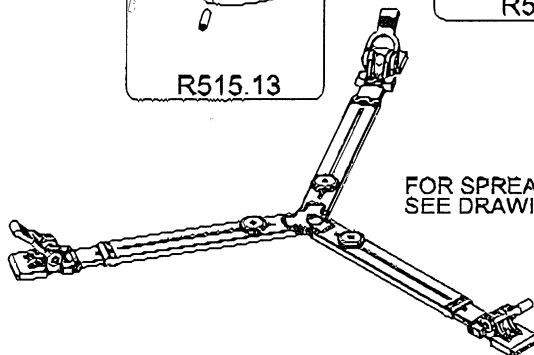

Manfrotto nord

ART.
525MVB

VERSIONE: 001
DEL: 2002-10-14

FOR SPREADER SPARE LIST
SEE DRAWING : ART.165MV