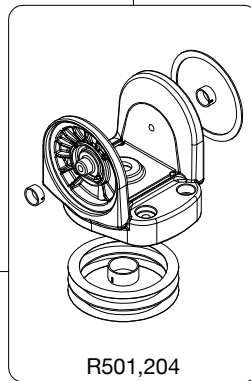

R501,299

R501,206